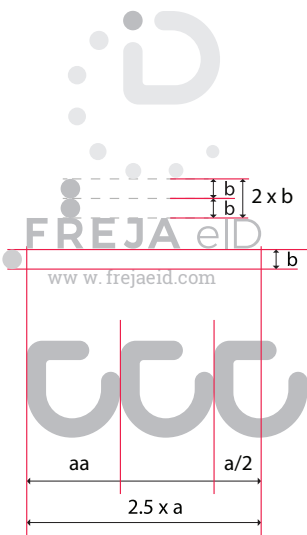

VERTICAL LOGOTYPE

Vertical logotype spacing construction

Please use this logo when space is vertically narrow.