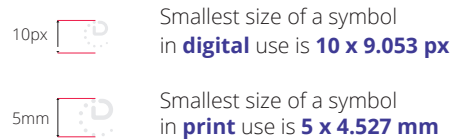

TYPOGRAPHY

Fonts in use for the brand

ROBOTO SLAB LIGHT

Aa

ABCDEFGHIJKLMN
OPQRSTUVWXYZ
abcdefghijklmn
opqrstuvwxyz
1234567890
!@E$%^&*()

The digital
transformation
relies on trust

MONTESSRAT LIGHT

Aa

ABCDEFGHI-
JKLMN
OPQRSTUVWXYZ
abcdefghijklmn
opqrstuvwxyz
1234567890
!@E$%^&*()

MONTESSRAT REGULAR

Aa

ABCDEFGHI-
JKLMN
OPQRSTUVWXYZ
abcdefghijklmn
opqrstuvwxyz
1234567890
!@E$%^&*()

MONTESSRAT ITALIC

Aa

ABCDEFGHIJKLMN
OPQRSTUVWXYZ
abcdefghijklmn
opqrstuvwxyz
1234567890
!@E$%^&*()

“The digital transformation
relies on trust”

FREJA eID

“The digital transformation relies on trust”